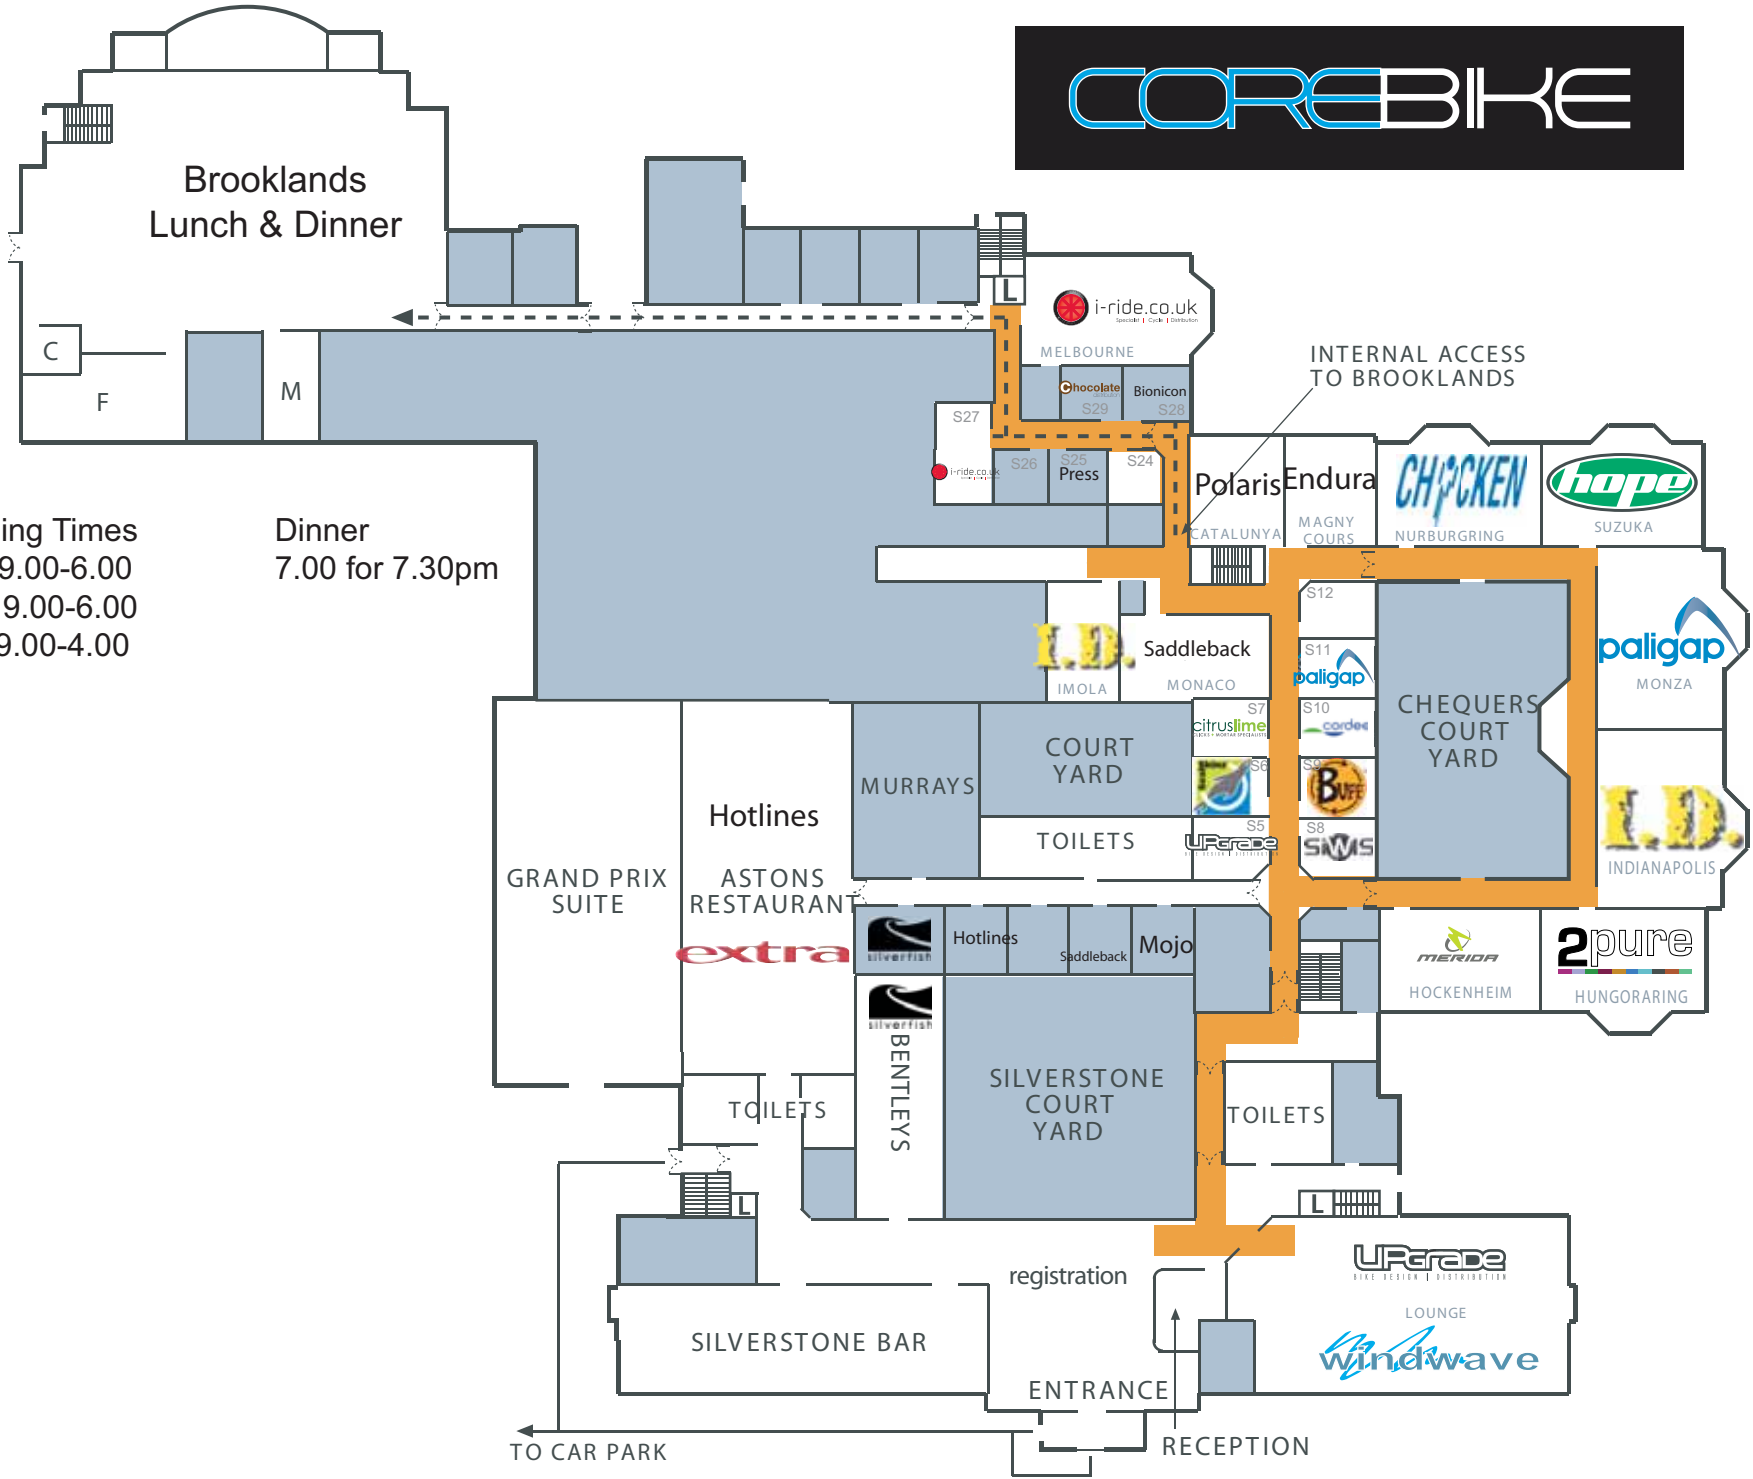

# COREBIKE

Opening Times  
 Sun: 9.00-6.00  
 Mon: 9.00-6.00  
 Tue: 9.00-4.00

Dinner  
 7.00 for 7.30pm